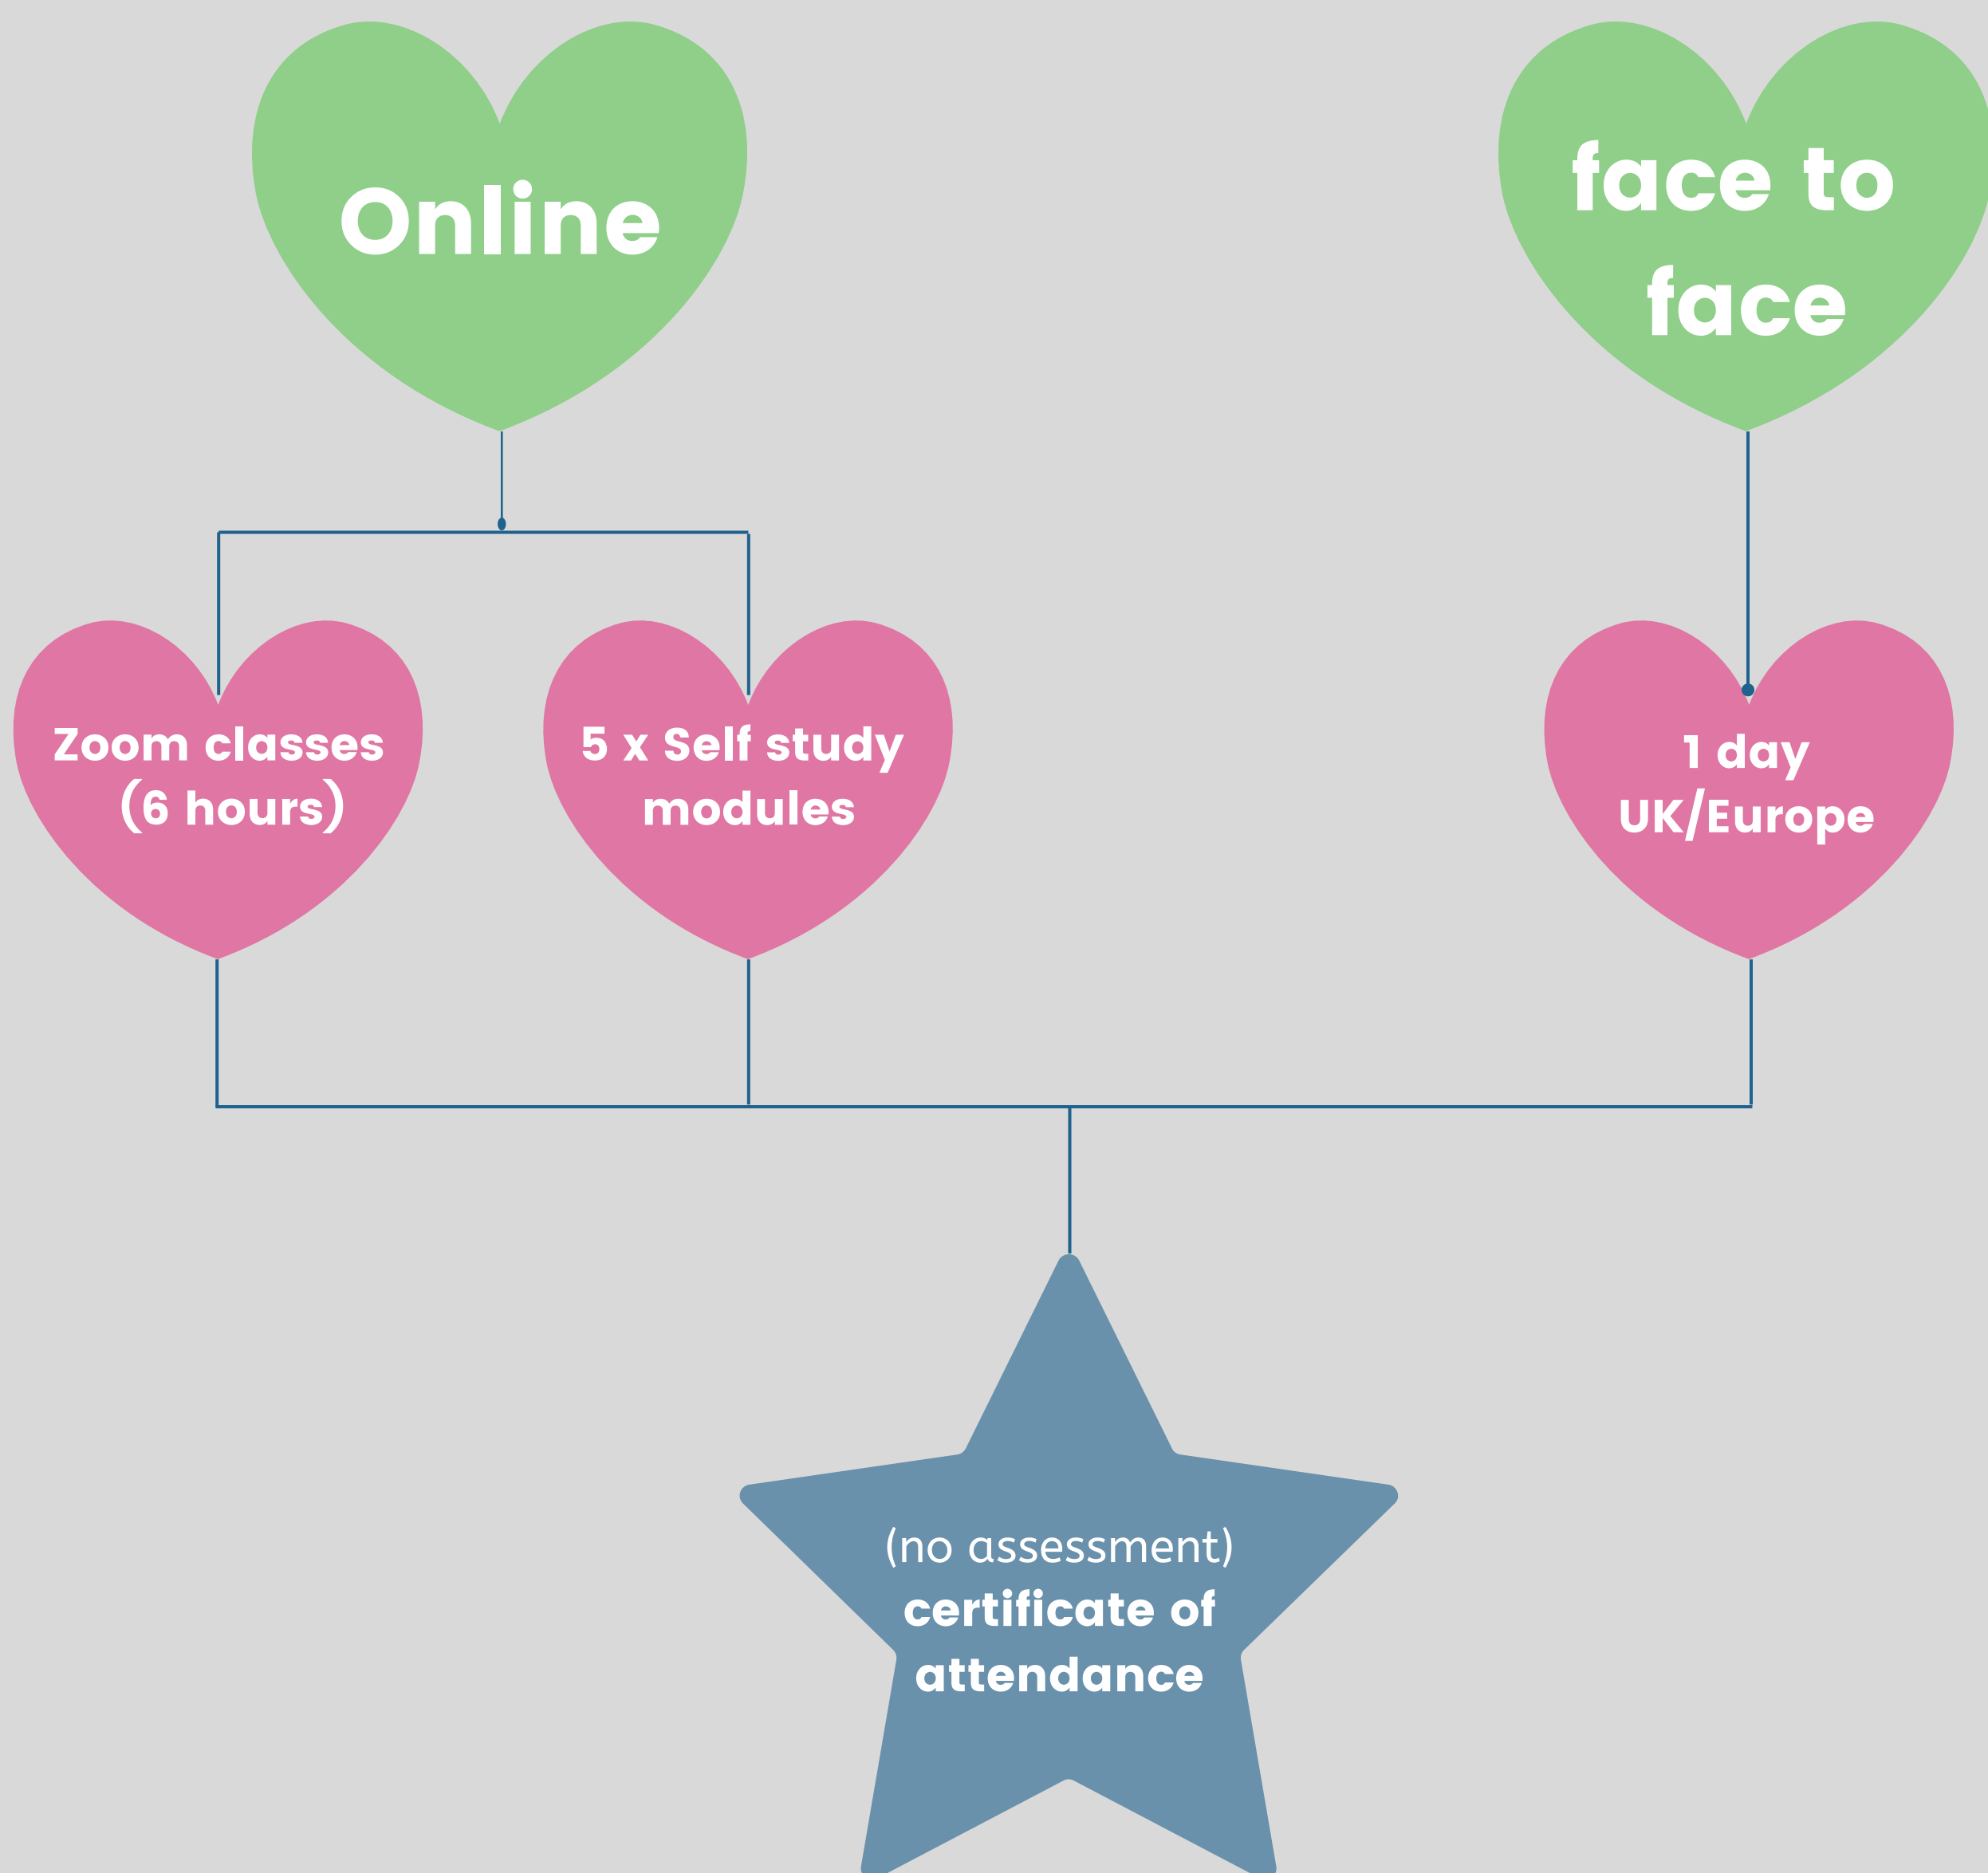

The Foundation course journey...

Perfect for parents/carers
or people starting out

choose from...

Within 6 months of taking the foundation course,
you have the **option to upgrade** to the professional level